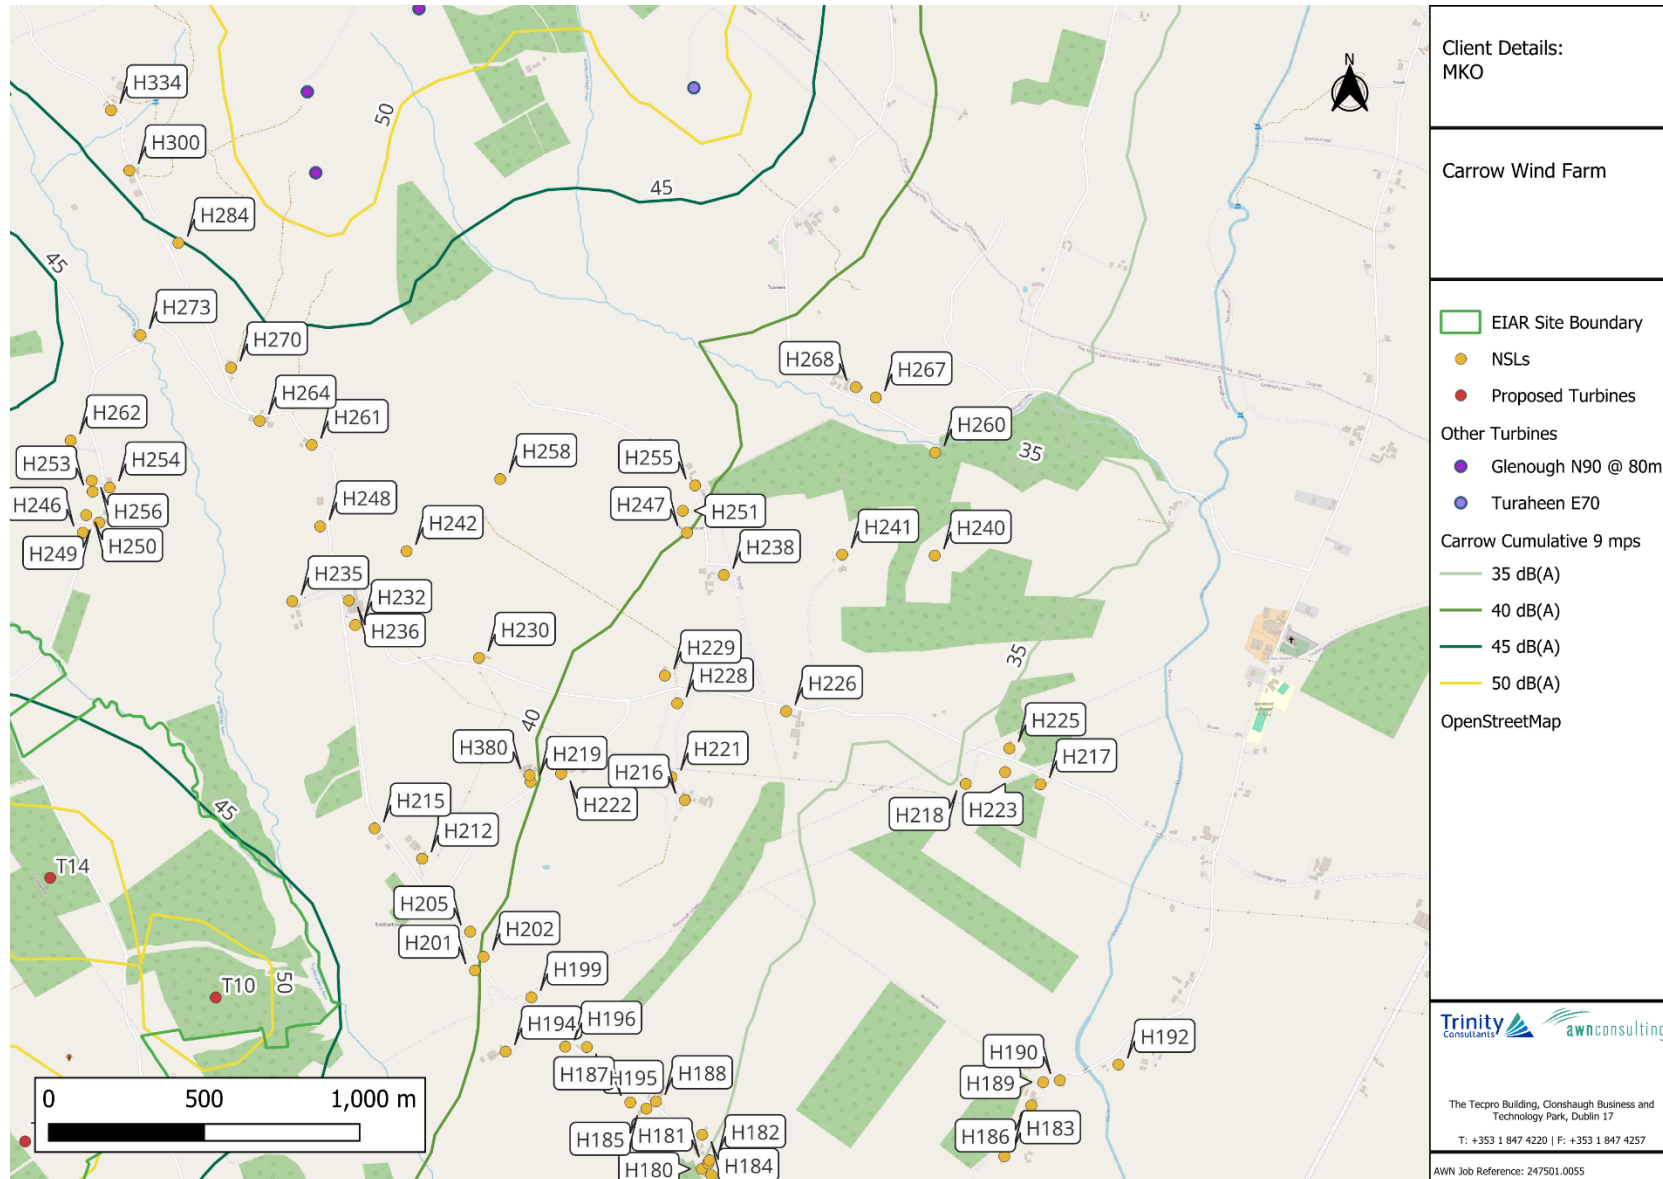

APPENDIX 12-8

PREDICTED NOISE CONTOURS

APPENDIX 12-8. PREDICTED CUMULATIVE NOISE CONTOURS

(overleaf)

Figure 12-8-1. Predicted Cumulative Noise Contours Overall

Figure 12-8-2. Predicted Cumulative Noise Contours Detail 1 of 5

Figure 12-8-3. Predicted Cumulative Noise Contours Detail 2 of 5

Figure 12-8-4. Predicted Cumulative Noise Contours Detail 3 of 5

Figure 12-8-5. Predicted Cumulative Noise Contours Detail 4 of 5

Figure 12-8-5. Predicted Cumulative Noise Contours Detail 5 of 5